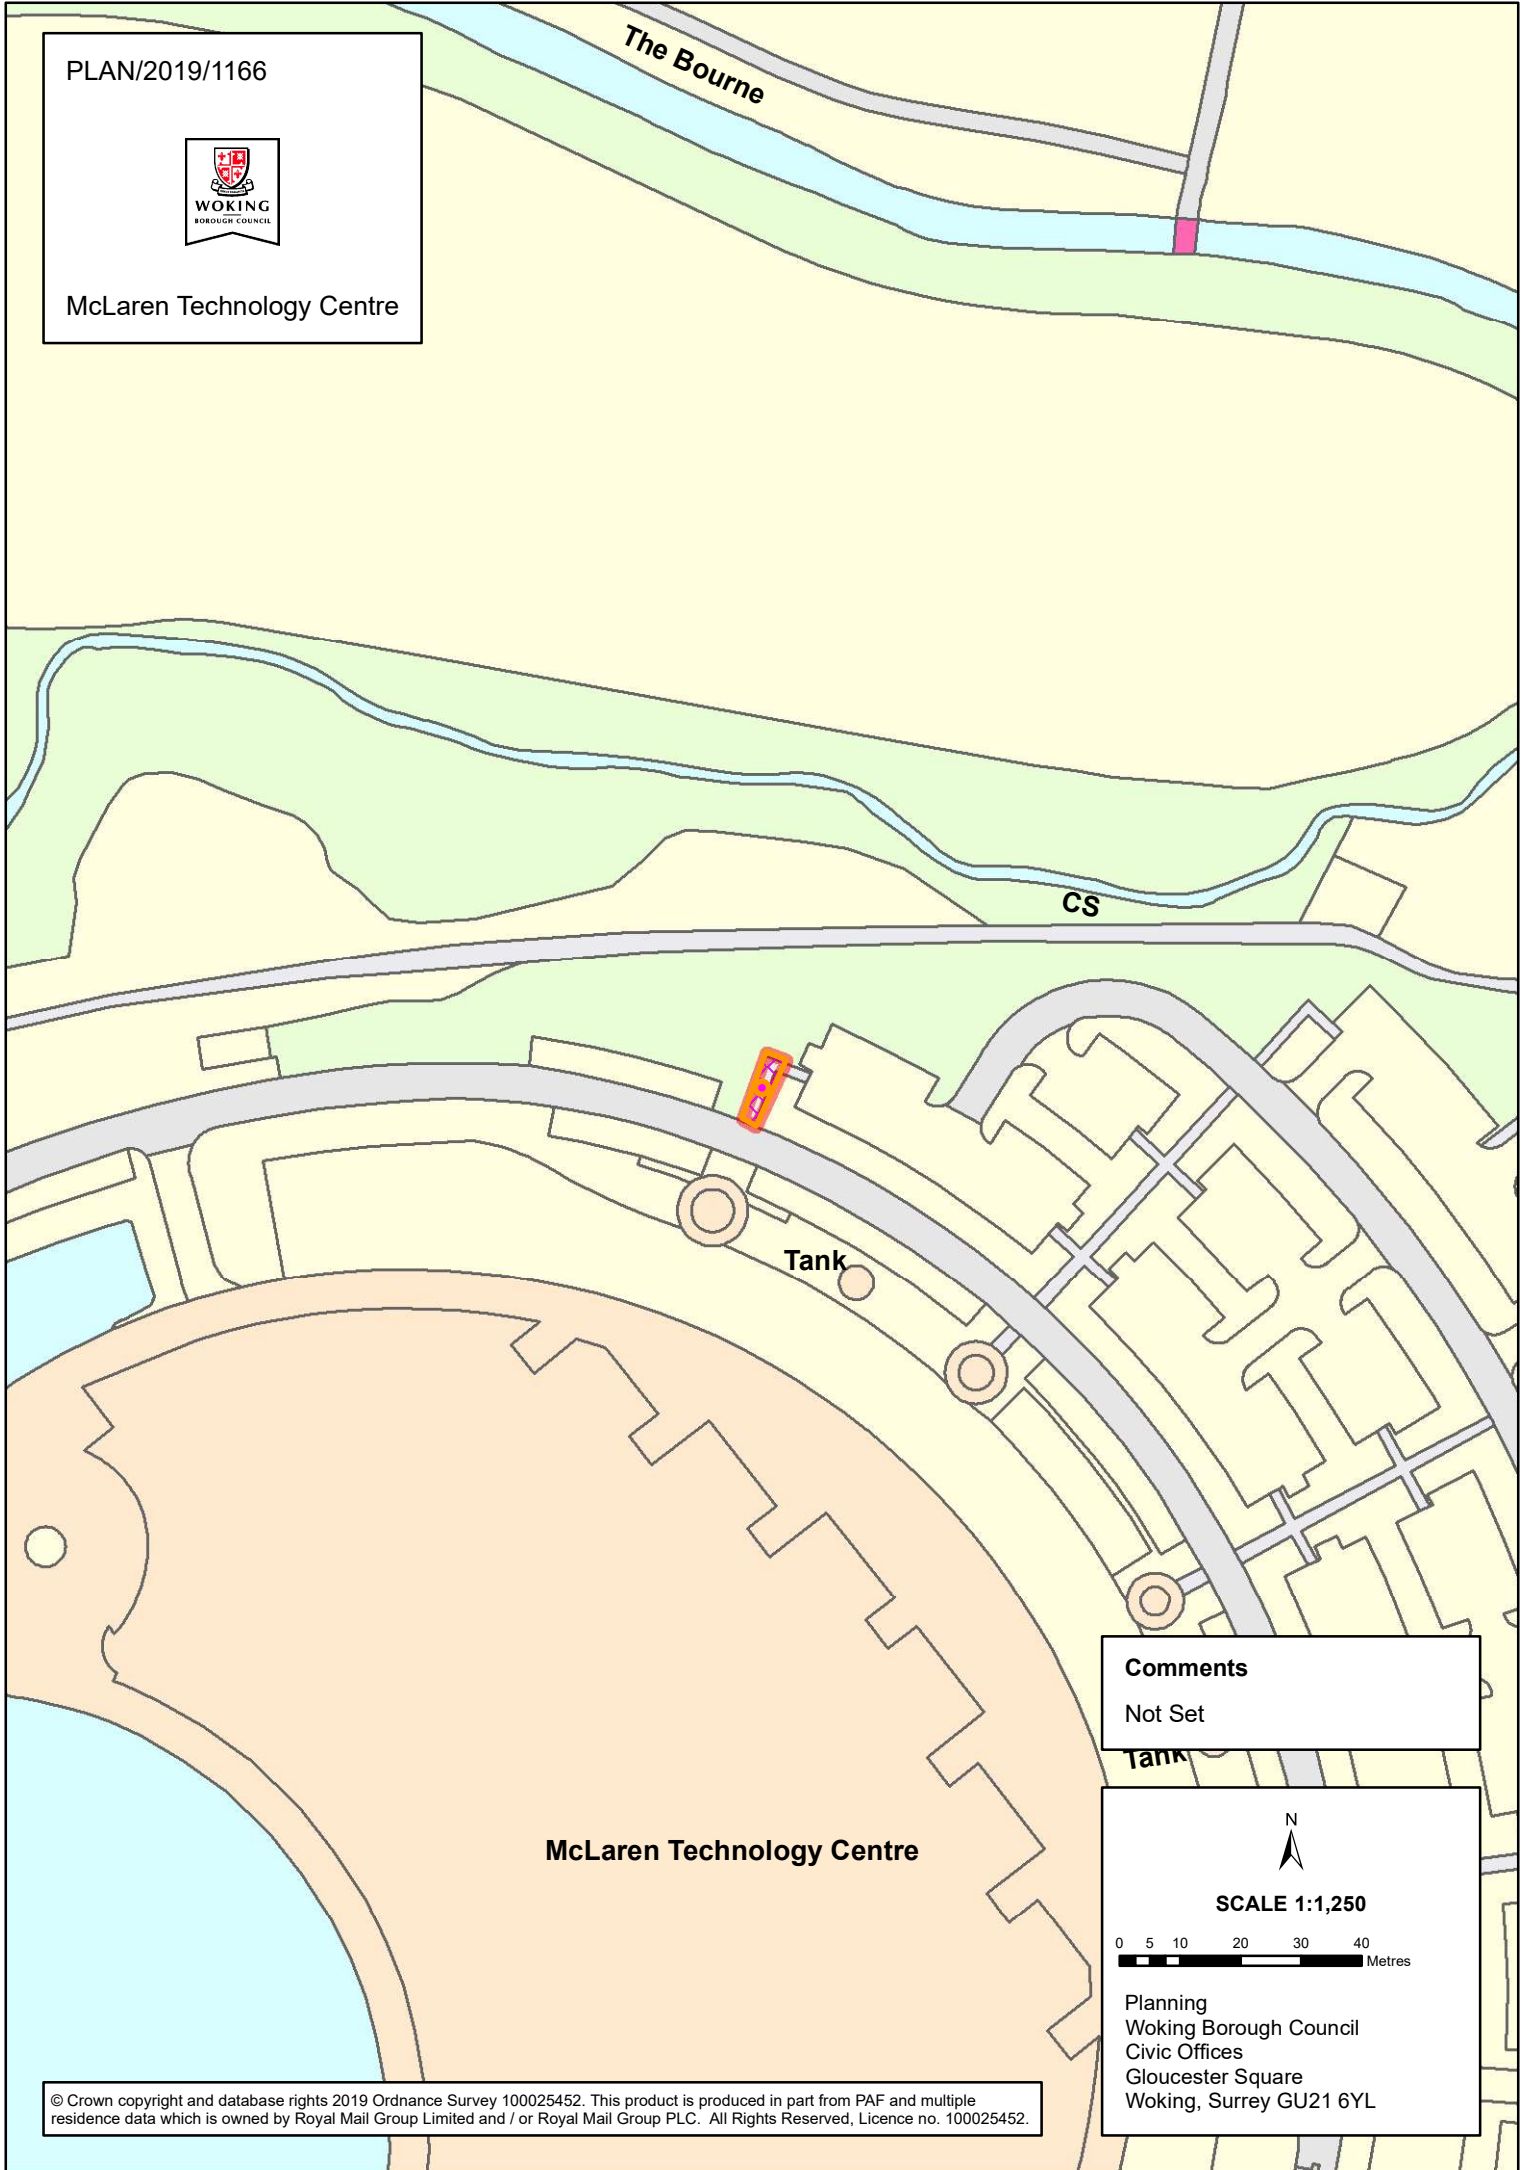

PLAN/2019/1166

McLaren Technology Centre

Comments

Not Set

Tank

SCALE 1:1,250

Planning
Woking Borough Council
Civic Offices
Gloucester Square
Woking, Surrey GU21 6YL